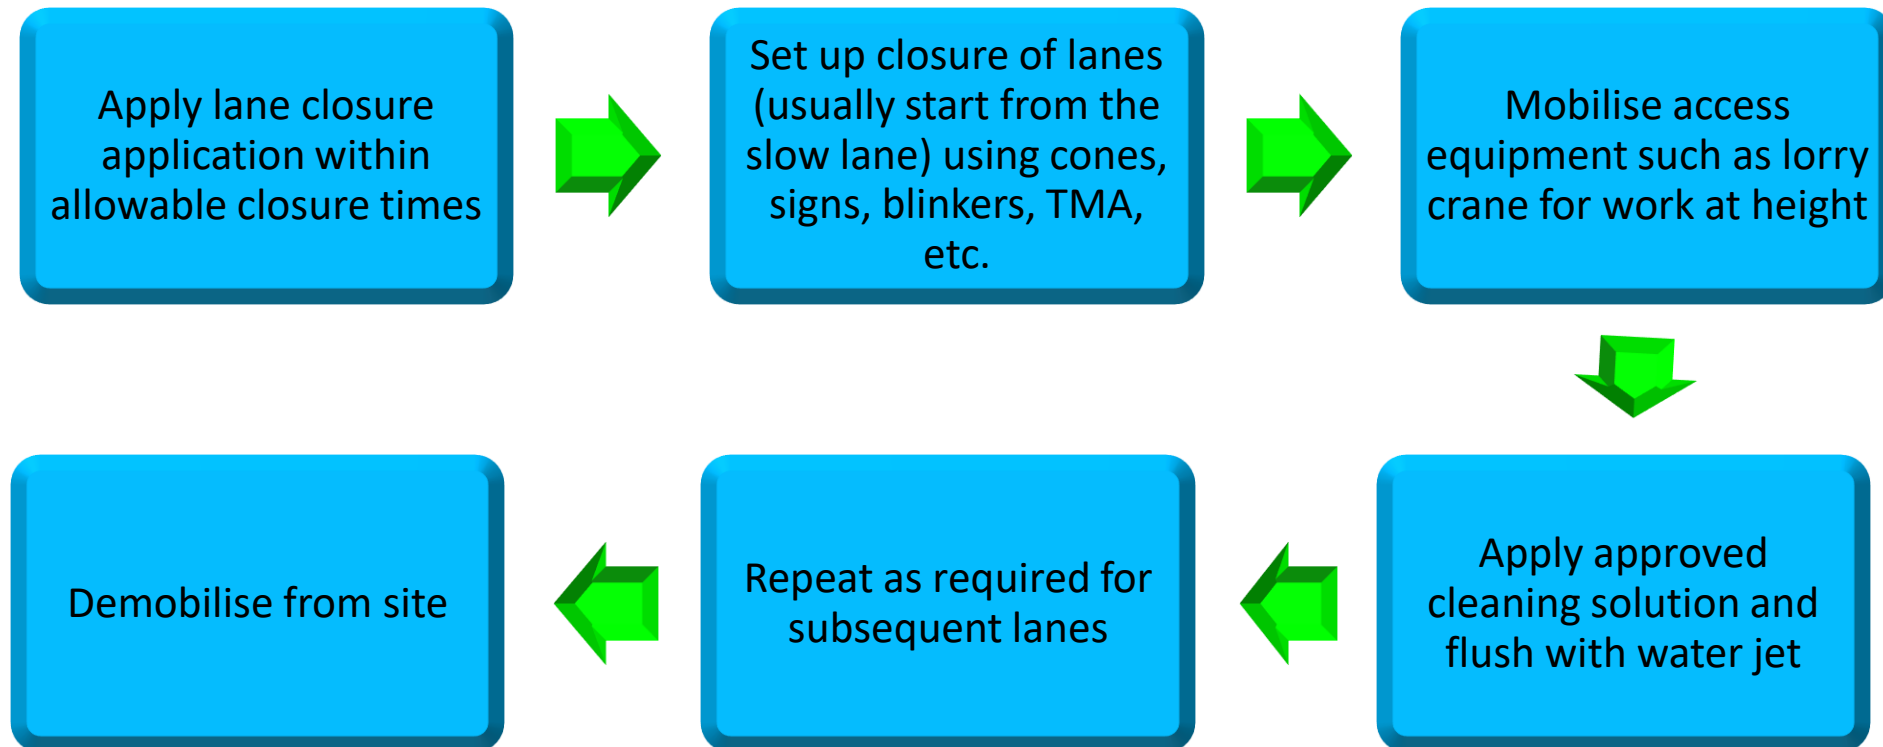

Theme 3: Safe Assets

Problem Statement 5:

Develop a safe and cost-effective cleaning solution for gantry signs with minimal disruption to traffic

Presenter – Thomas Ngew (Bridges & Tunnel Management)

THEME 3: SAFE ASSETS

5. Cleaning of Gantry Signages

Current Methodology

THEME 3: SAFE ASSETS

5. Cleaning of Gantry Signages

Challenges Faced

Labour Intensive

Lane Closures required - poses disruption to motorists

Limited working window – late night / wee hours to minimize disruptions

Work at height - high risk work for workers

THEME 3: SAFE ASSETS

5. Cleaning of Gantry Signages

Solution Re-engineering

Targets

- At least 25% reduction in manpower
- At least 25% reduction in washing duration

Q2: What is the typical road closure times?

A2: Typical road closure time for cleaning activity usually takes place after 10.30pm and ends before 5.00am the next day.

Q3: Will LTA consider solution that applies a special coating to the gantry signs so that the time interval gantry signs cleaning can be increased from 1 year to 1.5 – 2 years?